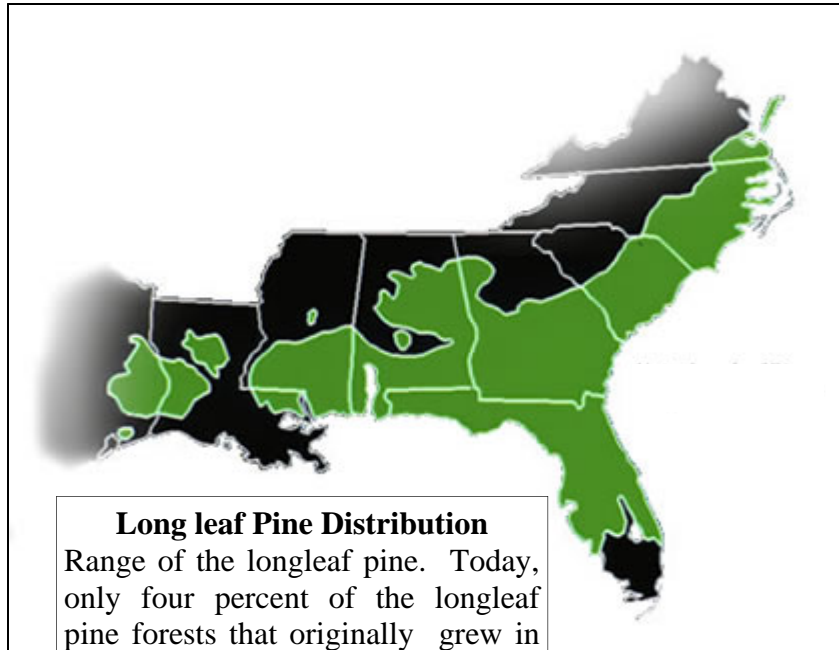

Exploring Florida's Pine Uplands

Long leaf Pine Distribution

Range of the longleaf pine. Today, only four percent of the longleaf pine forests that originally grew in the coastal Plain of North America remain.

Your name _____

People & The Environment

Imagine that it is the year 1880, and you and your family just settled in Florida's Pine Uplands. All of the land you can see around you is yours, and there is no town nearby. To survive, you'll have to make use of the natural resources in the area.